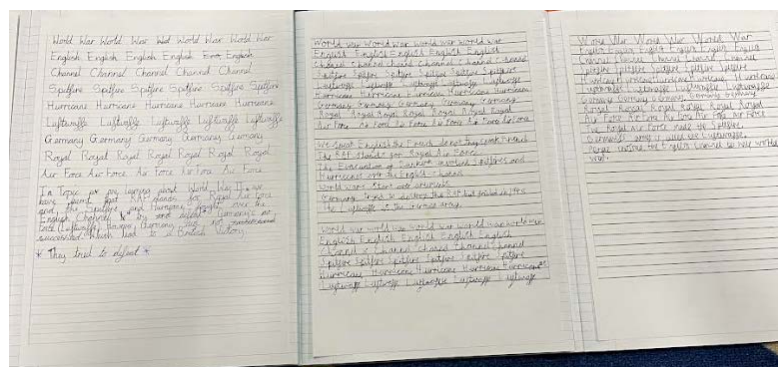

Fox Class

We have had another very busy week. Foxes wrote an independent non chronological report based on the Battle of Britain which included all their previous learning. We are now starting to look at the famous novel by C S Lewis, 'The Lion the Witch and the Wardrobe.' Foxes have begun to write incredible descriptions about what Lucy saw as she entered the magical wonderland of Narnia. We have included noun phrases, similes and even a splash of personification for good measure.

Our Topic lessons took a turn this week as we asked the question - What if Germany had gained air supremacy and invaded Britain? The children debated this in groups and there were some interesting thoughts.

In maths, some year groups are continuing to grapple with the concept of a written algorithm for addition. There has been a lot of resilience and reflection needed this week.

The Foxes have pulled out all the stops when it comes to memory because they have blown us away during song and script practice for our nativity. Talking of wind, we have seen a blustery end to the week but this did not deter anyone from their outdoor PE session. It can be tricky to throw a discus when the wind wants to return it like a frisbee.

Our homework is showing some excellent handwriting across the year groups.