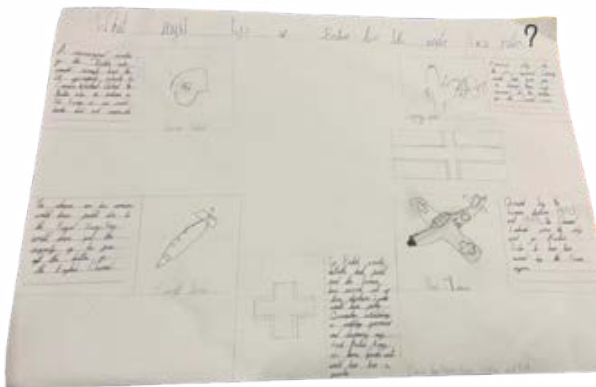

## Otter Class

Otter class have had another brilliant week and have been working super hard practising songs for our Christmas performance.

In our English we have been looking at 'Lost and Found' which tells the story of an unlikely friendship between a little boy and a penguin. We all had a go at sketching a penguin before writing some descriptive sentences to tell the reader what features penguins have. Year 1 and 2 have shared some fantastic ideas during our sentence stack lessons, and have been working really hard on their handwriting and presentation. Reception children have also been trying really hard in phonics to master 'th' 'sh' 'ch' and 'ng'.

## Fox Class

We have had another very busy week. Foxes wrote an independent non chronological report based on the Battle of Britain which included all their previous learning. We are now starting to look at the famous novel by C S Lewis, 'The Lion the Witch and the Wardrobe.' Foxes have begun to write incredible descriptions about what Lucy saw as she entered the magical wonderland of Narnia. We have included noun phrases, similes and even a splash of personification for good measure.